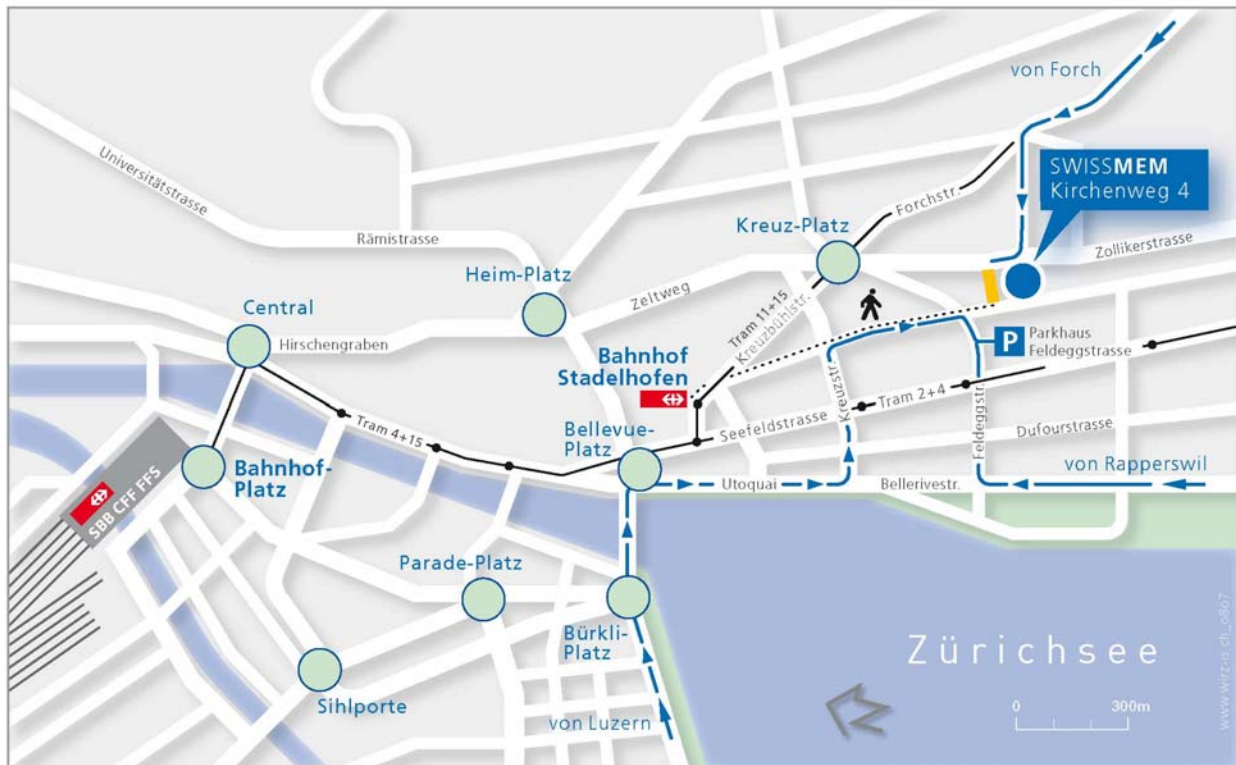

### Train and tram

*From Zurich main station:*

S-Bahn to Stadelhofen station (all S-Bahn trains stop there) or  
Tram line 4 (direction Tiefenbrunnen) as far as "Feldeggstrasse" (7 stops)  
Tram line 11 (direction Rehalp) as far as "Kreuzplatz" (7 stops)

*From Stadelhofen station*

Tram lines 11 and 15 to Kreuzplatz (1 stop) or  
Approx. 10 minutes walk via Mühlebachstrasse

### With the car

*From Berne, Basel or St. Gallen follow signs for City, See and Rapperswil:*

Turn left at the third set of traffic lights after Bellevue-Platz into Kreuzstrasse (direction Rüti), then right into Mühlebachstrasse and right again into Feldeggstrasse. The Feldeggstrasse car park is on the left (a limited number of parking spaces are available at Kirchenweg 4+8)

*From Rapperswil:*

Coming from Bellerivestrasse, turn right into Feldeggstrasse. The Feldeggstrasse car park is on the right (a limited number of parking spaces are available at Kirchenweg 4+8).